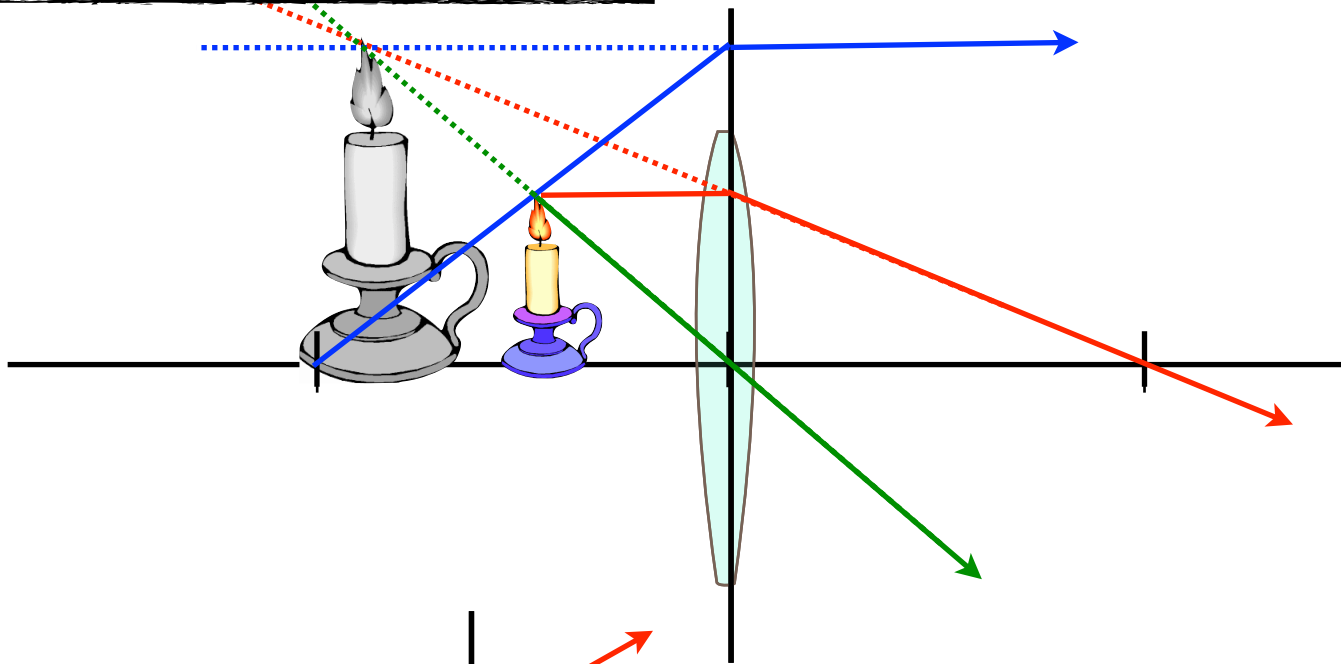

Focal Length	+5.5	Object Height	+2.45
Type of Lens or Mirror	converging	Image Height	+4.6
Object Distance	+2.5	Magnification	+1.9
Image Distance	+4.8	Real or Virtual	virtual

Focal Length	-5.5	Object Height	+3.7
Type of Lens or Mirror	diverging	Image Height	+1.55
Object Distance	+7.8	Magnification	+0.42
Image Distance	+3.3	Real or Virtual	virtual