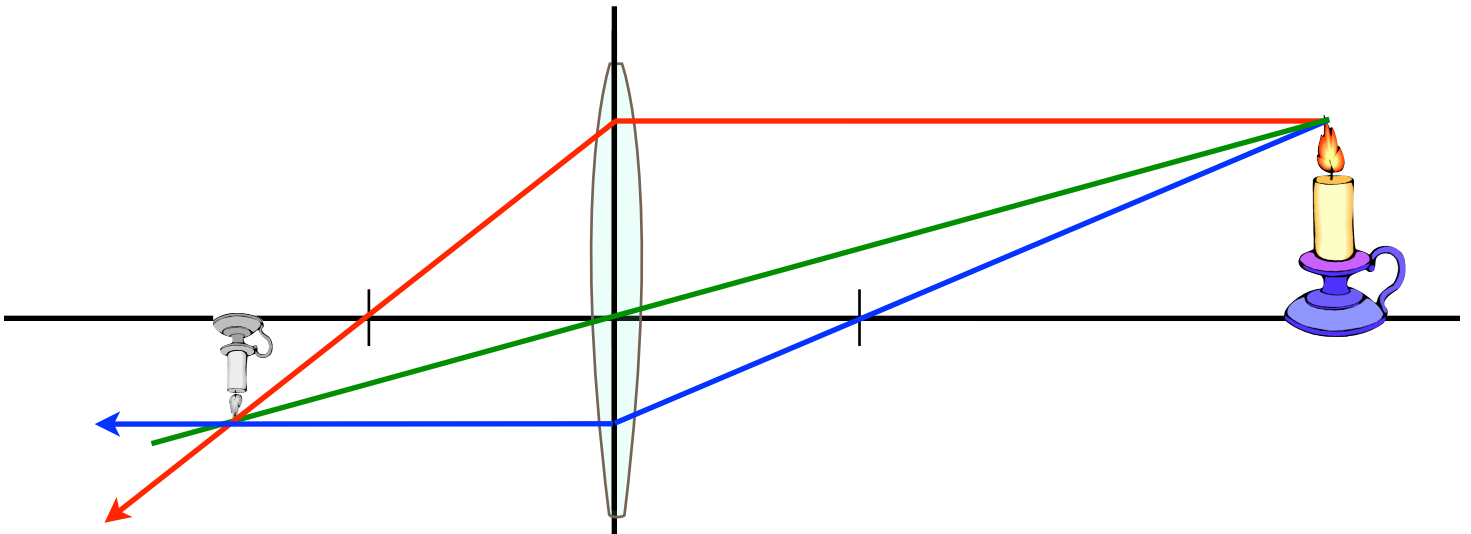

Focal Length	Object Height
Type of Lens or Mirror	Image Height
Object Distance	Magnification
Image Distance	Real or Virtual

Focal Length	Object Height
Type of Lens or Mirror	Image Height
Object Distance	Magnification
Image Distance	Real or Virtual

Focal Length	<b>+3.25</b>	Object Height	<b>+2.55</b>
Type of <b>Lens</b> or Mirror	<b>converging</b>	Image Height	<b>-1.35</b>
Object Distance	<b>+9.5</b>	Magnification	<b>-0.53</b>
Image Distance	<b>+5.0</b>	Real or Virtual	<b>real</b>