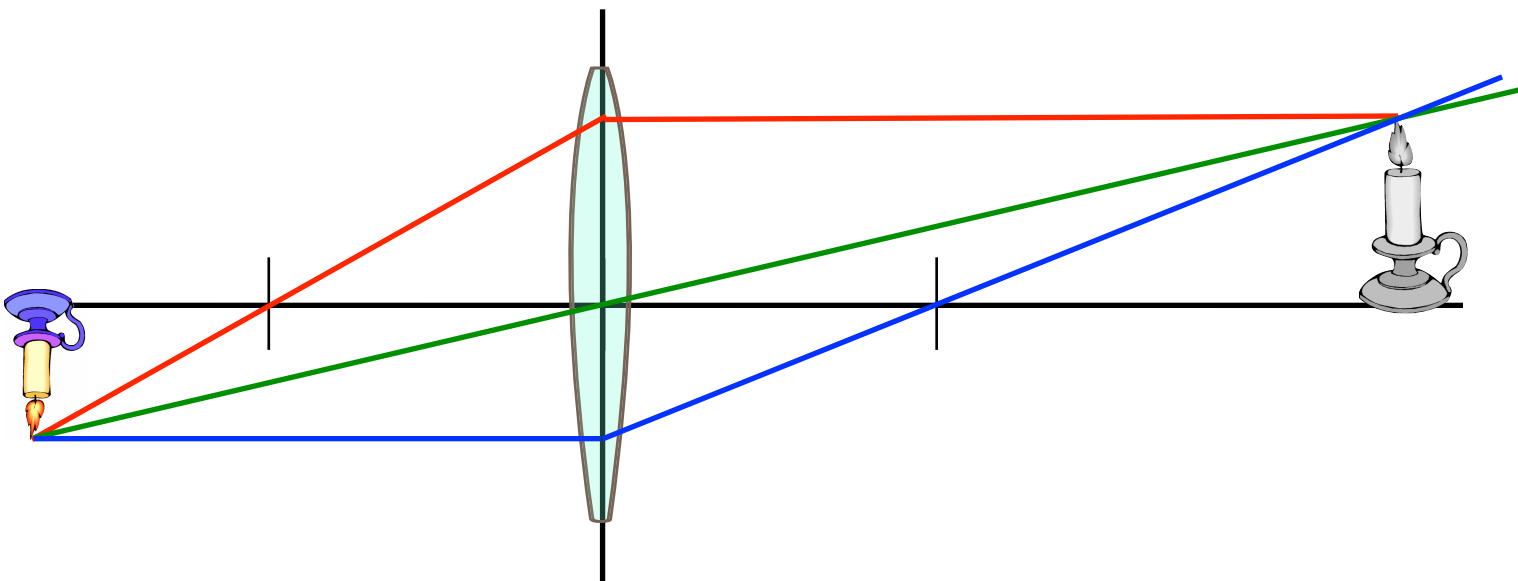

Focal Length	Object Height
Type of Lens or Mirror	Image Height
Object Distance	Magnification
Image Distance	Real or Virtual

Focal Length	Object Height
Type of Lens or Mirror	Image Height
Object Distance	Magnification
Image Distance	Real or Virtual

Focal Length	<b>+3.25</b>	Object Height	<b>+2.55</b>
Type of <b>Lens</b> or Mirror	<b>converging</b>	Image Height	<b>-1.35</b>
Object Distance	<b>+9.5</b>	Magnification	<b>-0.53</b>
Image Distance	<b>+5.0</b>	Real or Virtual	<b>real</b>