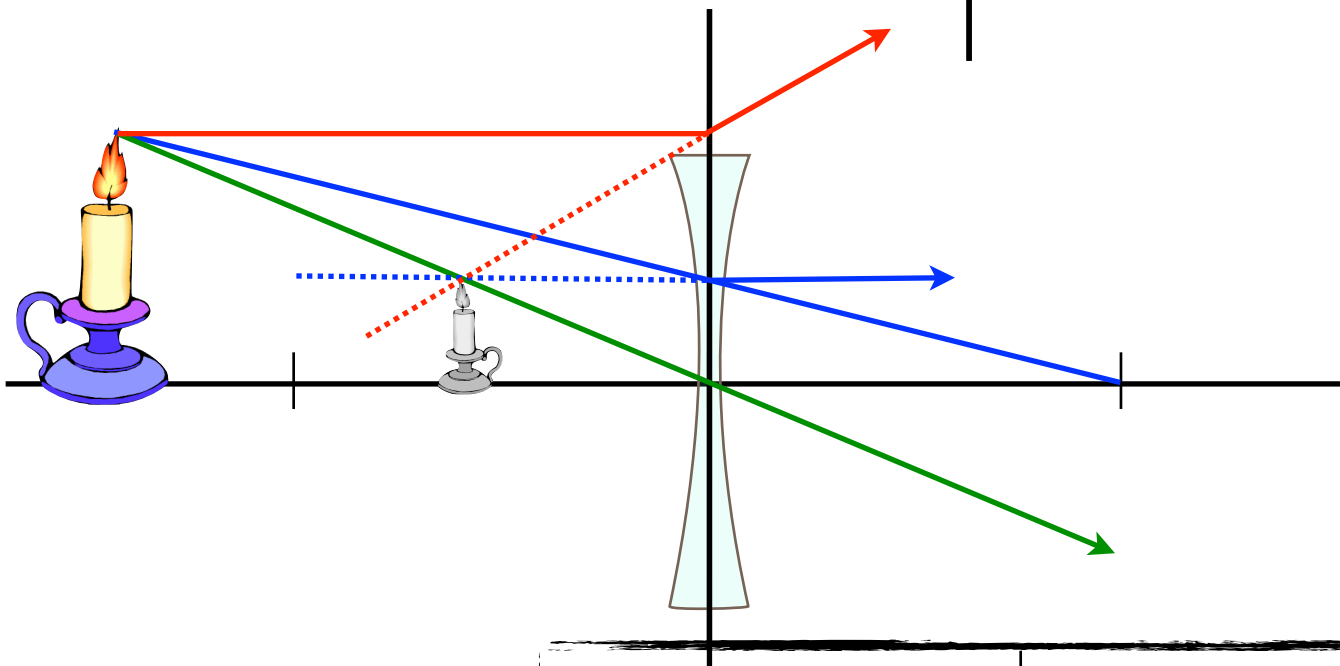

Focal Length	+5.5	Object Height	+2.45
Type of Lens or Mirror	converging	Image Height	+4.6
Object Distance	+2.5	Magnification	+1.9
Image Distance	+4.8	Real or Virtual	virtual

Focal Length	-5.5	Object Height	+3.7
Type of Lens or Mirror	diverging	Image Height	+1.55
Object Distance	+7.8	Magnification	+0.42
Image Distance	+3.3	Real or Virtual	virtual