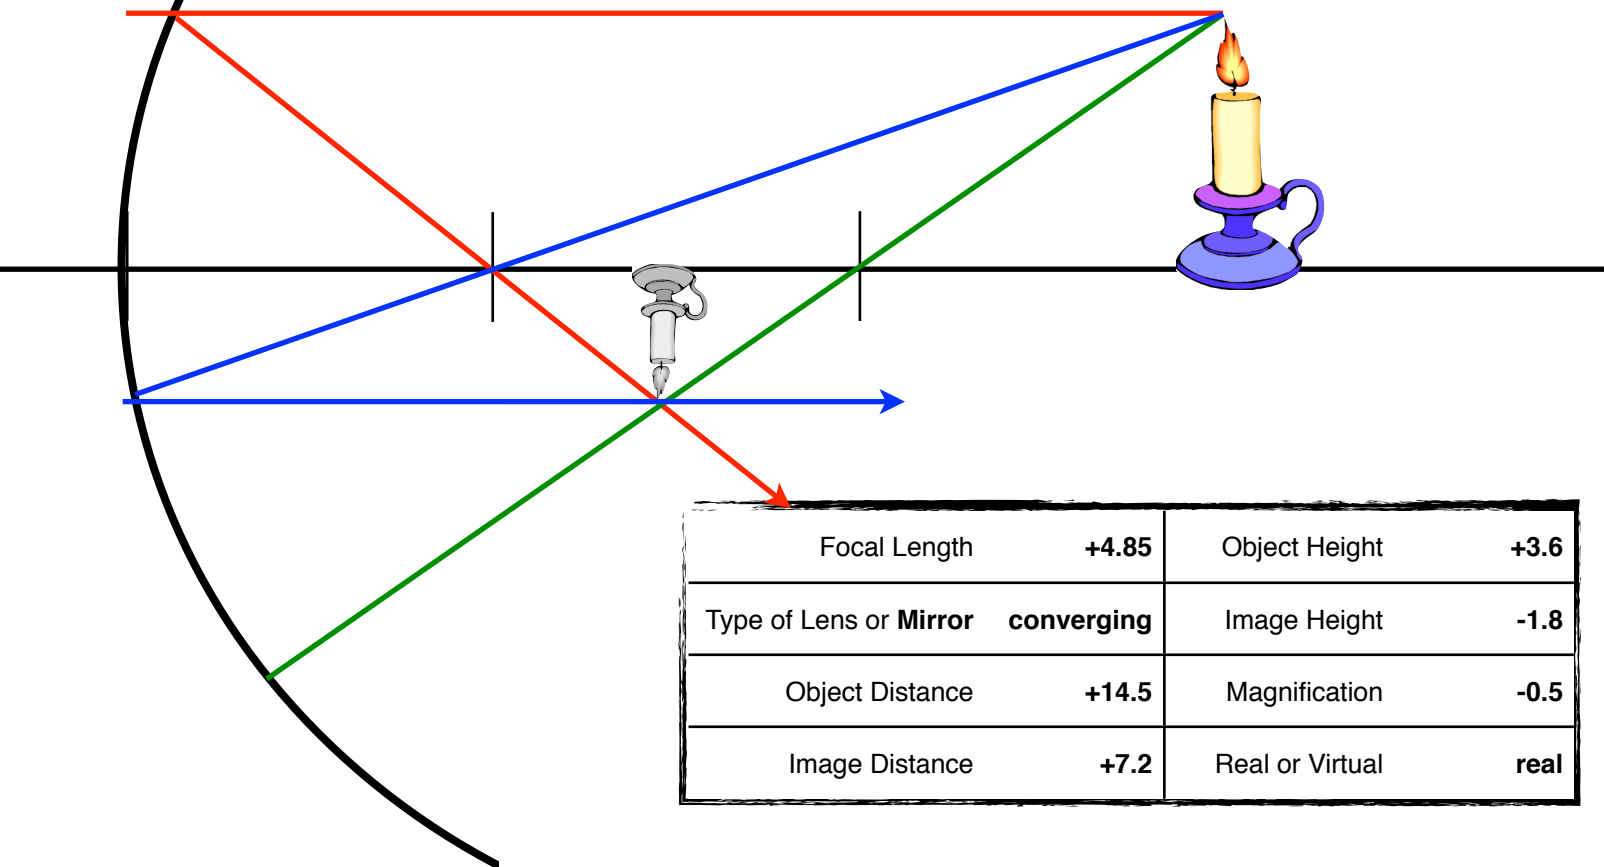

Focal Length	-3.7	Object Height	+2.9
Type of Lens or Mirror	diverging	Image Height	+1.8
Object Distance	+5.2	Magnification	+0.62
Image Distance	-3.25	Real or Virtual	virtual

Focal Length	+4.85	Object Height	+3.6
Type of Lens or Mirror	converging	Image Height	-1.8
Object Distance	+14.5	Magnification	-0.5
Image Distance	+7.2	Real or Virtual	real