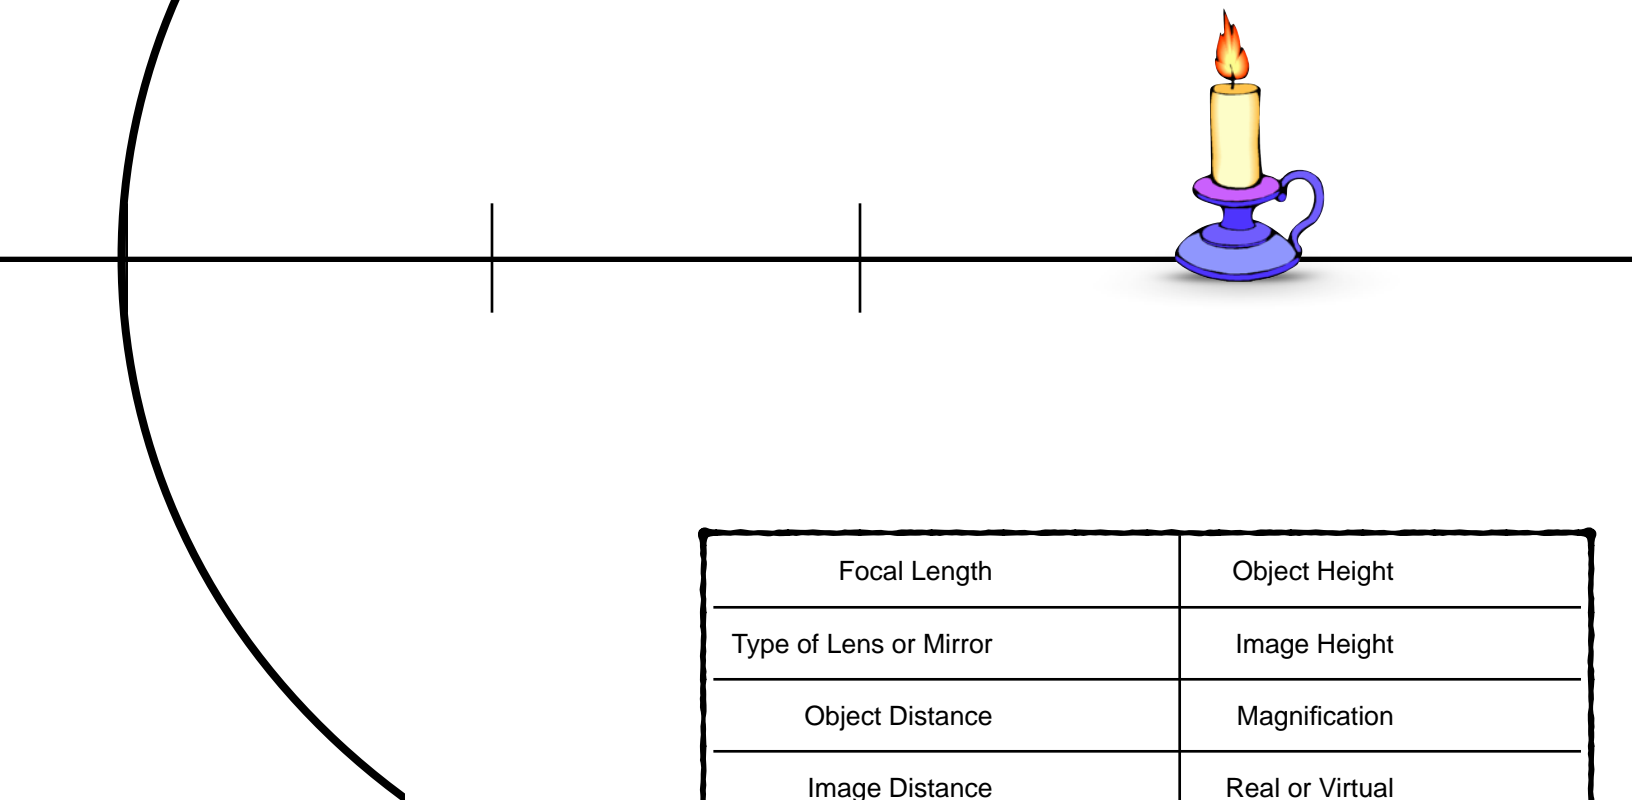

Focal Length	Object Height
Type of Lens or Mirror	Image Height
Object Distance	Magnification
Image Distance	Real or Virtual

Focal Length	Object Height
Type of Lens or Mirror	Image Height
Object Distance	Magnification
Image Distance	Real or Virtual

Lens & Mirror Practice Sheet

Name _____

Focal Length	Object Height
Type of Lens or Mirror	Image Height
Object Distance	Magnification
Image Distance	Real or Virtual

Focal Length	Object Height
Type of Lens or Mirror	Image Height
Object Distance	Magnification
Image Distance	Real or Virtual