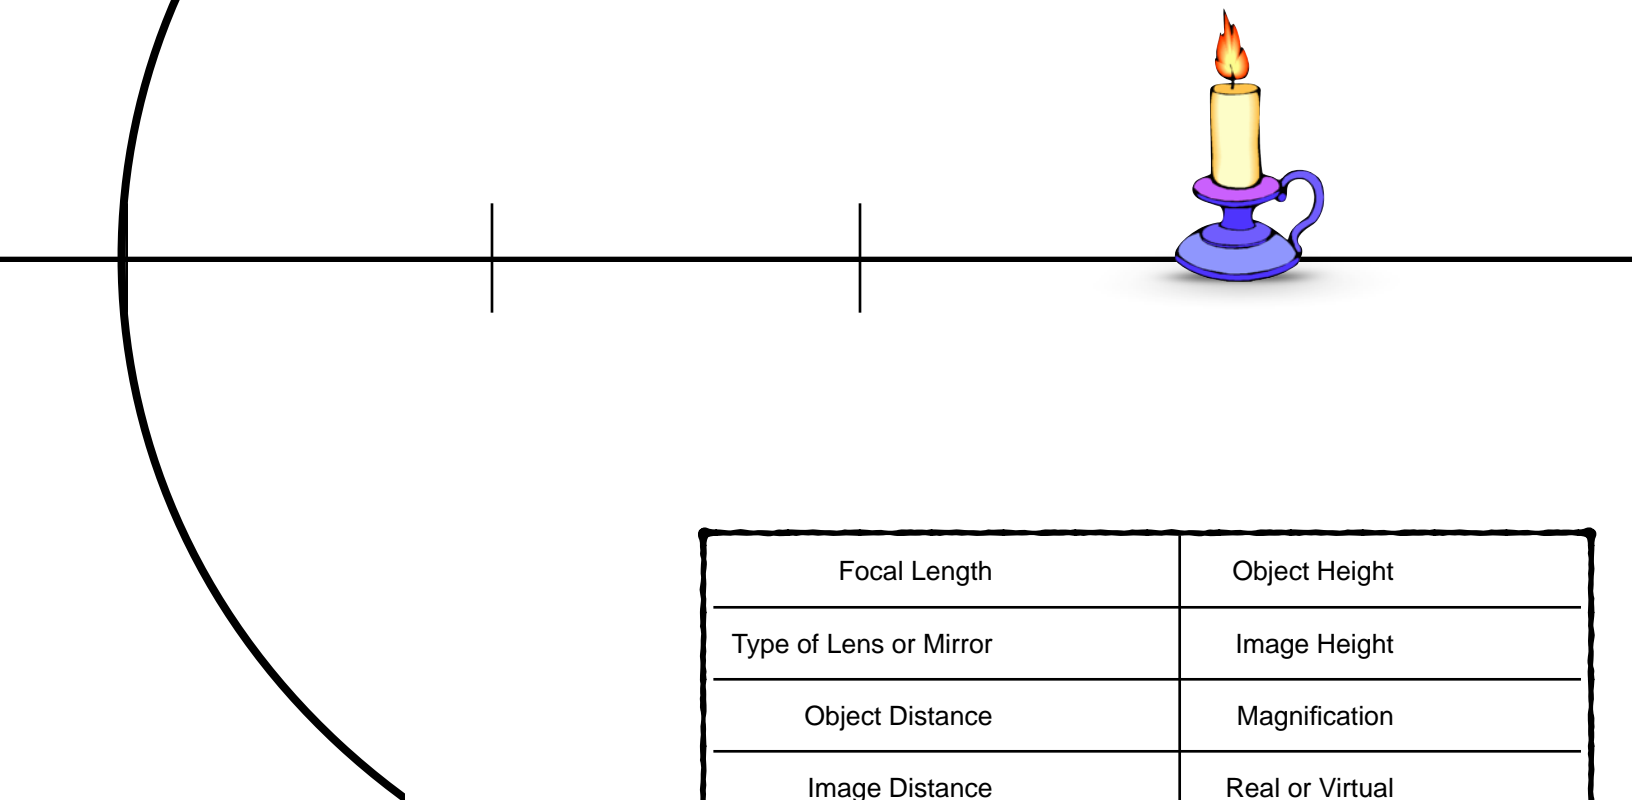

Focal Length	Object Height
Type of Lens or Mirror	Image Height
Object Distance	Magnification
Image Distance	Real or Virtual

Focal Length	Object Height
Type of Lens or Mirror	Image Height
Object Distance	Magnification
Image Distance	Real or Virtual

Lens & Mirror Practice Sheet

Name \_\_\_\_\_

Focal Length	Object Height
Type of Lens or Mirror	Image Height
Object Distance	Magnification
Image Distance	Real or Virtual

Focal Length	Object Height
Type of Lens or Mirror	Image Height
Object Distance	Magnification
Image Distance	Real or Virtual